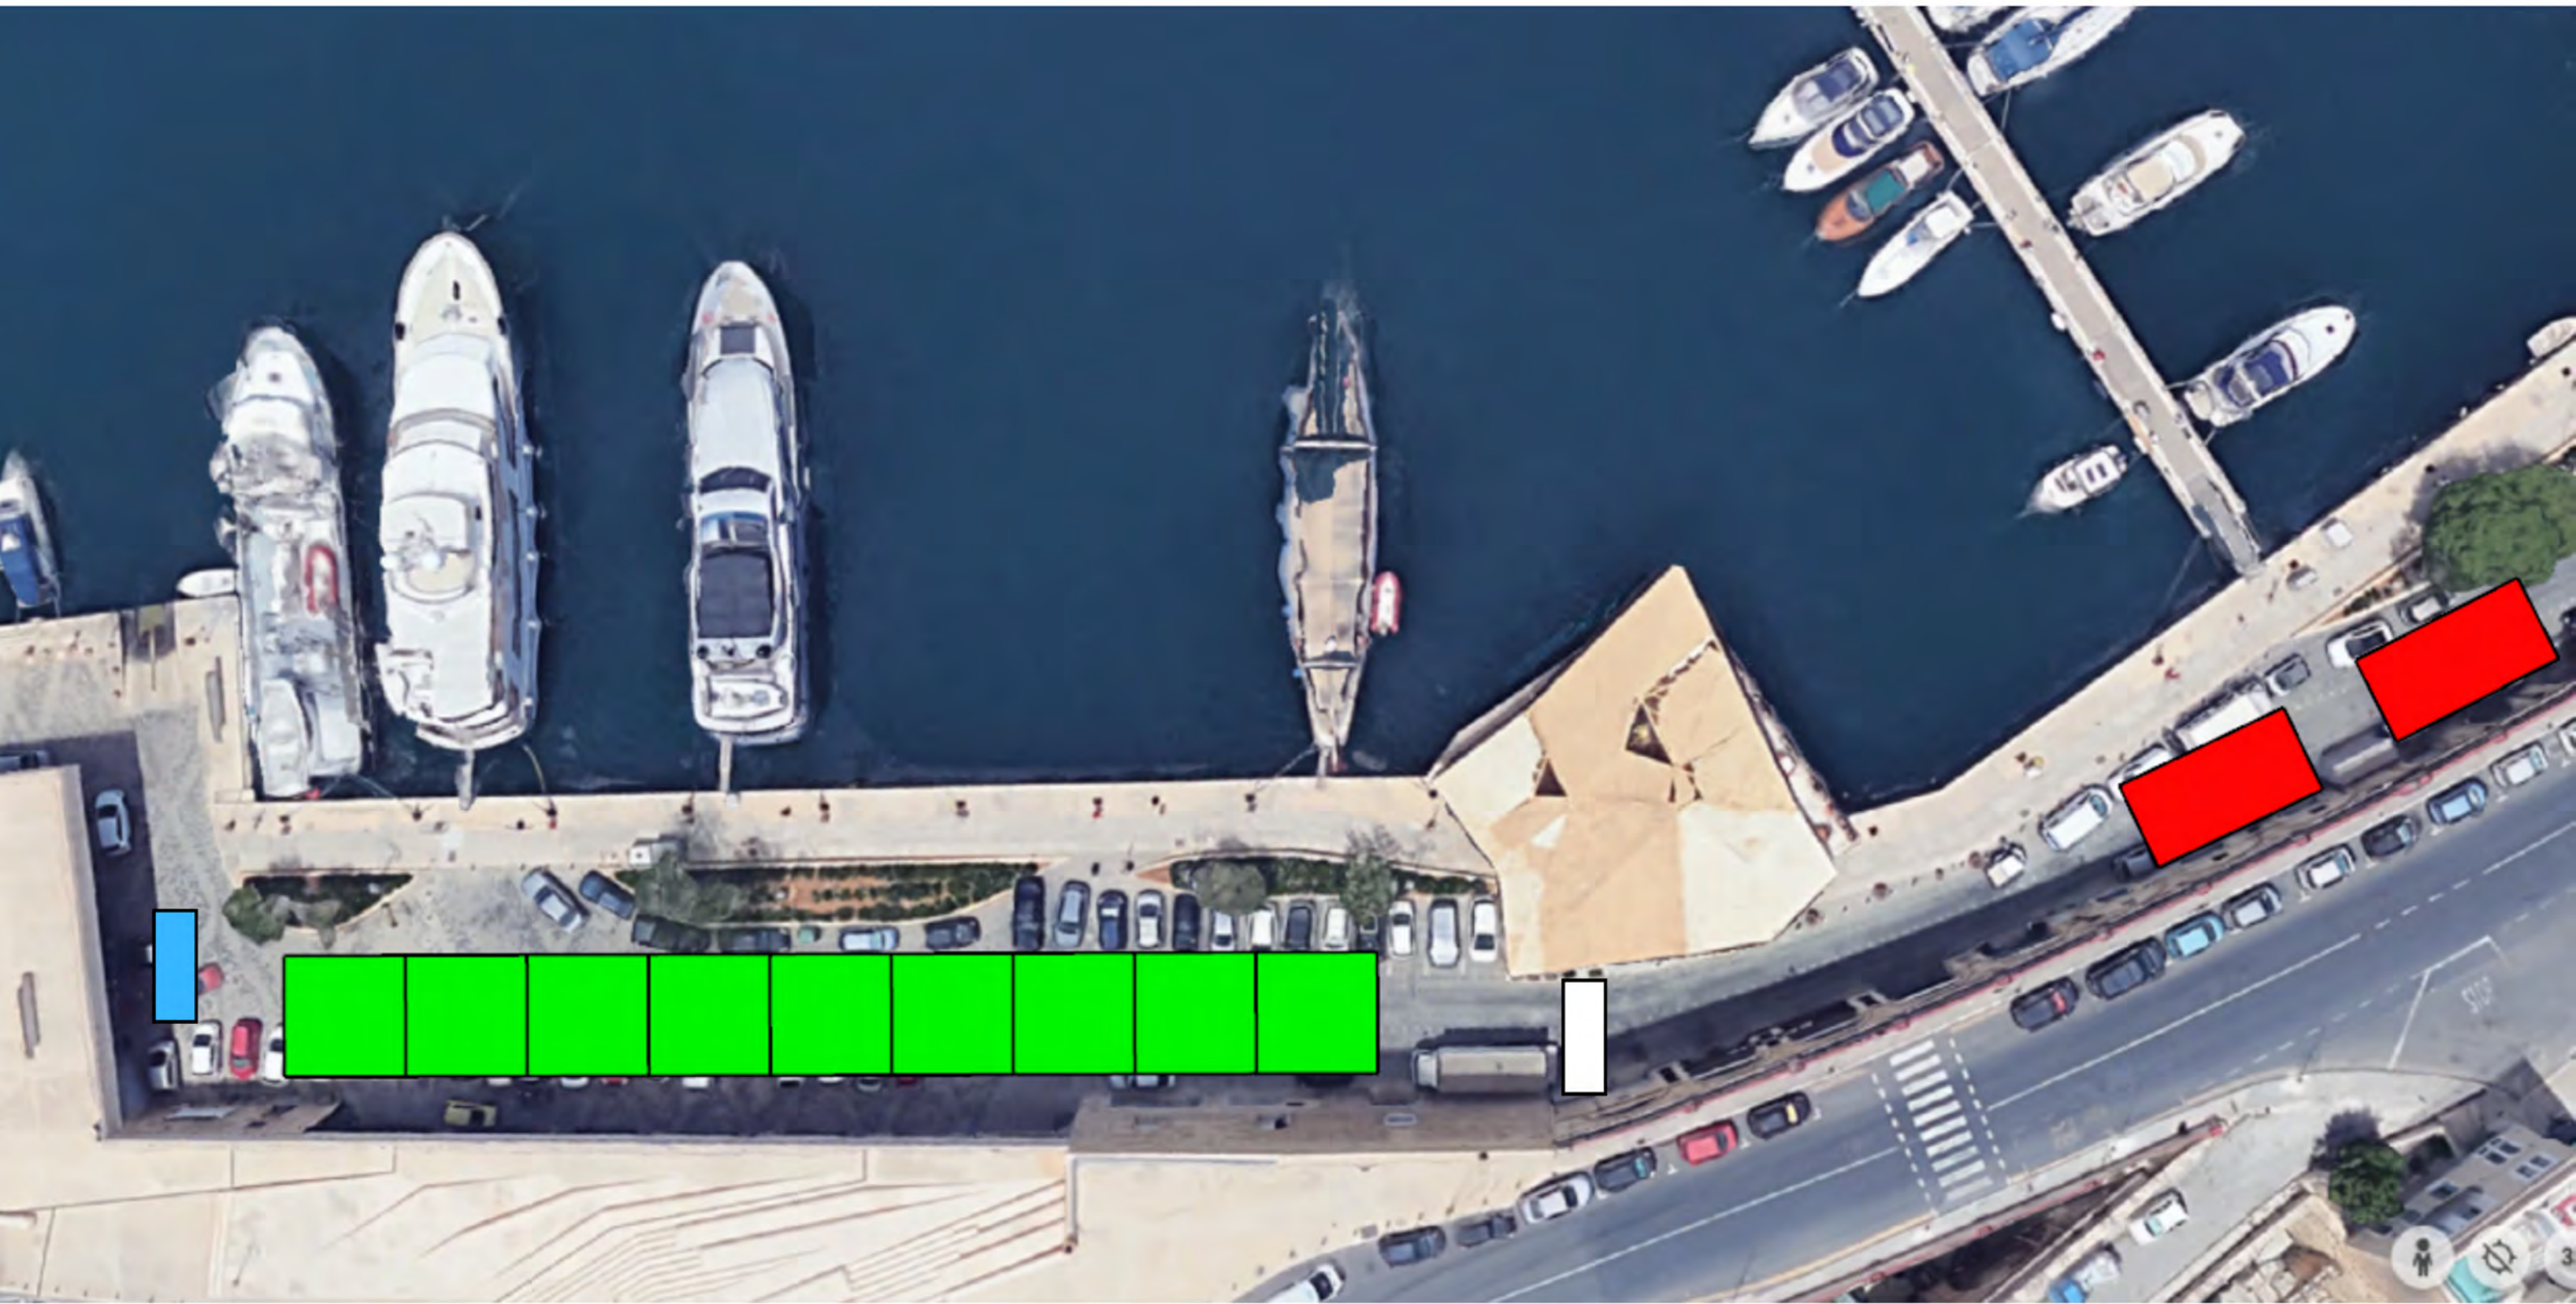

An aerial photograph of a harbor filled with numerous yachts, with a cityscape visible in the background. The water is a deep blue, and the buildings are in shades of brown and tan. The sky is a pale blue with some light clouds.

THEMED DECORATION

DIRECTIONAL SIGNAGE

DECORATIVE PROPS

BEACH FLAGS

ENTRANCE/EXIT ARCHES PLACEMENT

□ ARCH

■ BAR

■ 8X8 TENT

■ 6X12 TENT

BAR

X1 UMBRELLA
X1 DIRECTOR STOOLS
X1 COUNTER

8X8 TENT

ARCH

6X6 TENT

ARCH

ARCH